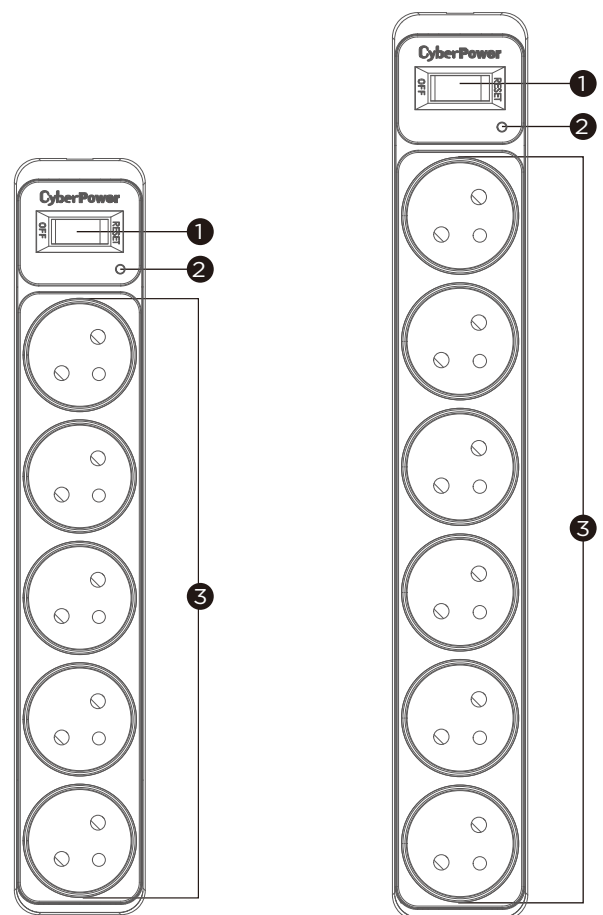

B0520SCO-FR/B0620SCO-FR

THE OUTLET(S) WITH SURGE PROTECTION FOR ELECTRICAL DEVICES

Surge protector with MOV technology to protect various home and office electronics

Ideal for home and office, the Professional Series safeguards connected equipment against surge and spike. The professional surge protectors include surge protected outlets for distributing power to multiple devices. The products are designed with Metal Oxide Varistor (MOV) technology to absorb surge which is caused by storms and lightning, therefore offering protection for equipment and devices. They also provide overload protection, noise filters and computer-grade protection to enhance safety for your devices.

APPLICATION

- Home
- SOHO Office
- Office
- POS Systems
- Home Theater Systems
- Multimedia Devices
- Home Appliances
- Computers

SERIES FEATURES

- Surge Protection
- Overload Protection
- Computer-grade Protection
- Best-in-class Dustproof Design
- Keyhole Mounting Slots

PRODUCT CALLOUTS

1. 1 . ON/OFF Reset Control Switch and Circuit Breaker
2. 2 . Surge Protected Indicator
3. 3 . Standard Grounded Outlets

B0520SCO-FR

B0620SCO-FR