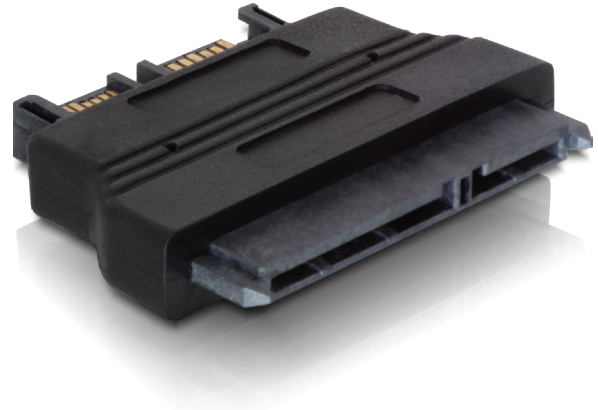

Adapter SATA 22pin female > Slim SATA 13pin male

Description

This adapter by Delock enables you to connect your DVD/CD drive with standard SATA 22pin interface to 13pin Slim SATA. Therefor you can use the optional connecting cable ref. 84390.

Ref. 61694
EAN 4043619616947

Images

Specification

- Connection: SATA 22pin female > Slim SATA 7+6 pin male
- For 5V devices

Package

- Delock poly bag